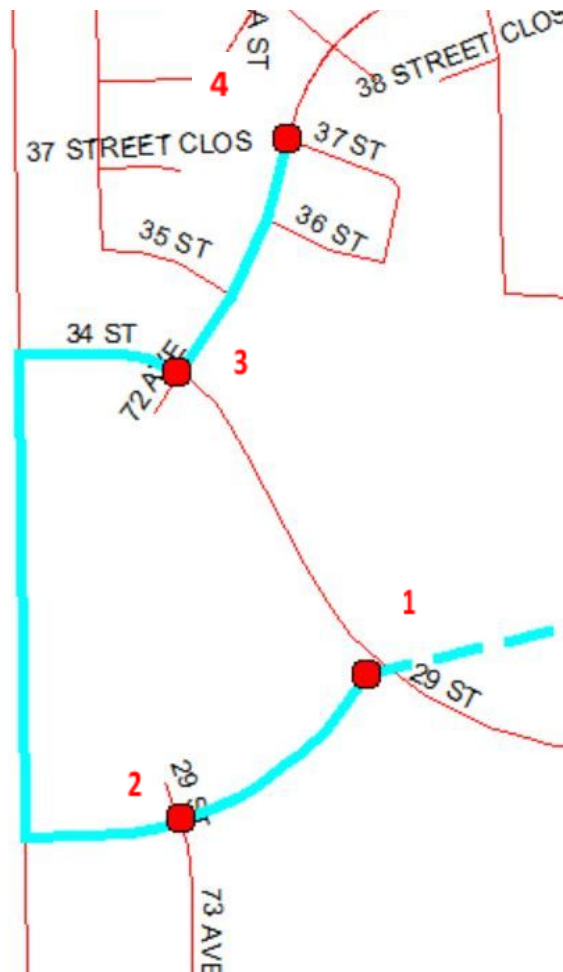

RENDELL PARK & BISHOP LLOYD – Bus N am 1

ZONE: Parkview W

DEPARTURE FROM SCHOOL: 3:10pm

DRIVER: Crystal Read

Stops:

Note: BL students walk from RP

1. 7204 29 St
2. 7232 29 St
3. 7401 34 St
4. 3701 72 Ave

Pat Bucknell, Transportation Manager
Phone: (780) 808-2535